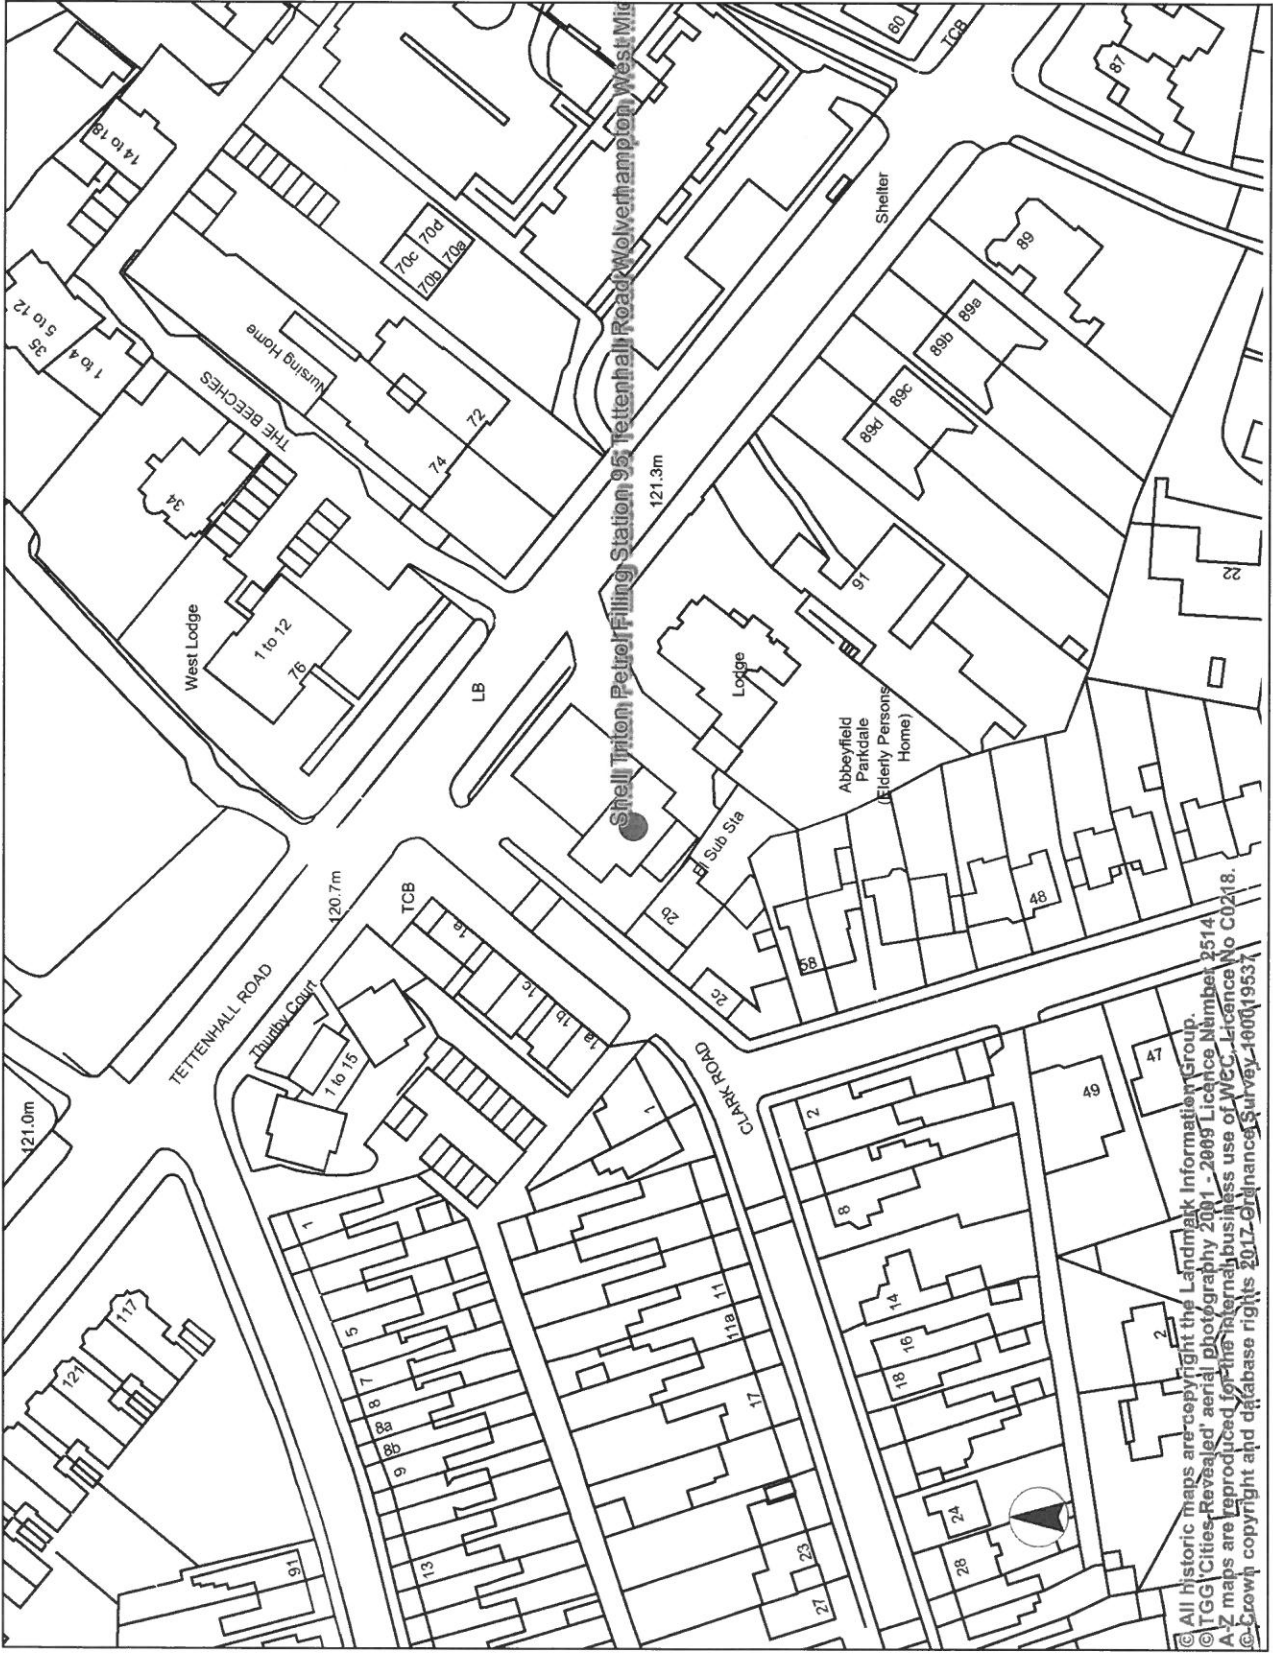

CITY OF
WOLVERHAMPTON
COUNCIL

Triton Shell
95 Tettenhall Road,
Wolverhampton, WV3
9NQ

Wolverhampton City Council
Asset Management
Civic Centre
St Peters Square
Wolverhampton
WV1 1RL

Plan Produced
5.5.2017
Scale 1:1,250

IMAGINE - Powered by

© All historic maps are copyright the Landmark Information Group.
 © TGG 'Cities Revealed' aerial photography 2011 - 2009 Licence Number 2514
 A-Z maps are reproduced for the internal business use of WVC. Licence No C0218.
 © Crown copyright and database rights 2017. Ordnance Survey 100019537